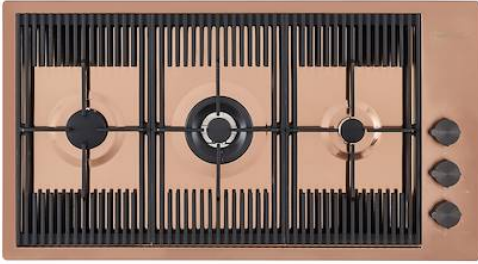

## MILANO 3 BRULEURS COPPER

Gas hobs

Code: G680 F08

TABLE CUISSON GAZMILANO A FLEUR COPPER- 3 brûleurs

### DETAILS

Coloring Copper

Edge/Installation Type Flush-mount | Top-mount

Finish PVD

Material AISI 304 stainless steel

Texture Brushed in line

Supply 220 - 240 V; 50/60 Hz

Dimensions 870x476 mm

Base size 80 cm

Heating element three burners

---

Built-in hole [View technical data sheet](#)

---

Grids Cast iron grids and enamelled burner covers

---

Width 87 cm

## FEATURES

**Copper** The Copper finish is obtained by treating steel with a physical process called PVD (Physical Vacuum Deposition) which deposits particles of noble metals on the surface. The result is a unique and refined aesthetic effect, and an improvement of the mechanical properties of the steel which is more resistant to impact and scratches.